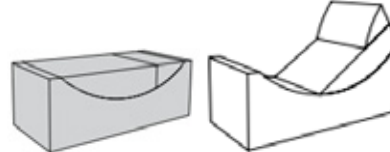

#### MOON SMALL TABOURET

Dimension 500 × 500 × 380 mm (L × T × H)

#### MOON LARGE BASIC

Dimension 1000 × 500 × 380 mm (L × T × H)

#### MOON LARGE BASIC HEADREST

Dimension 510 × 500 × 145 mm (L × T × H)